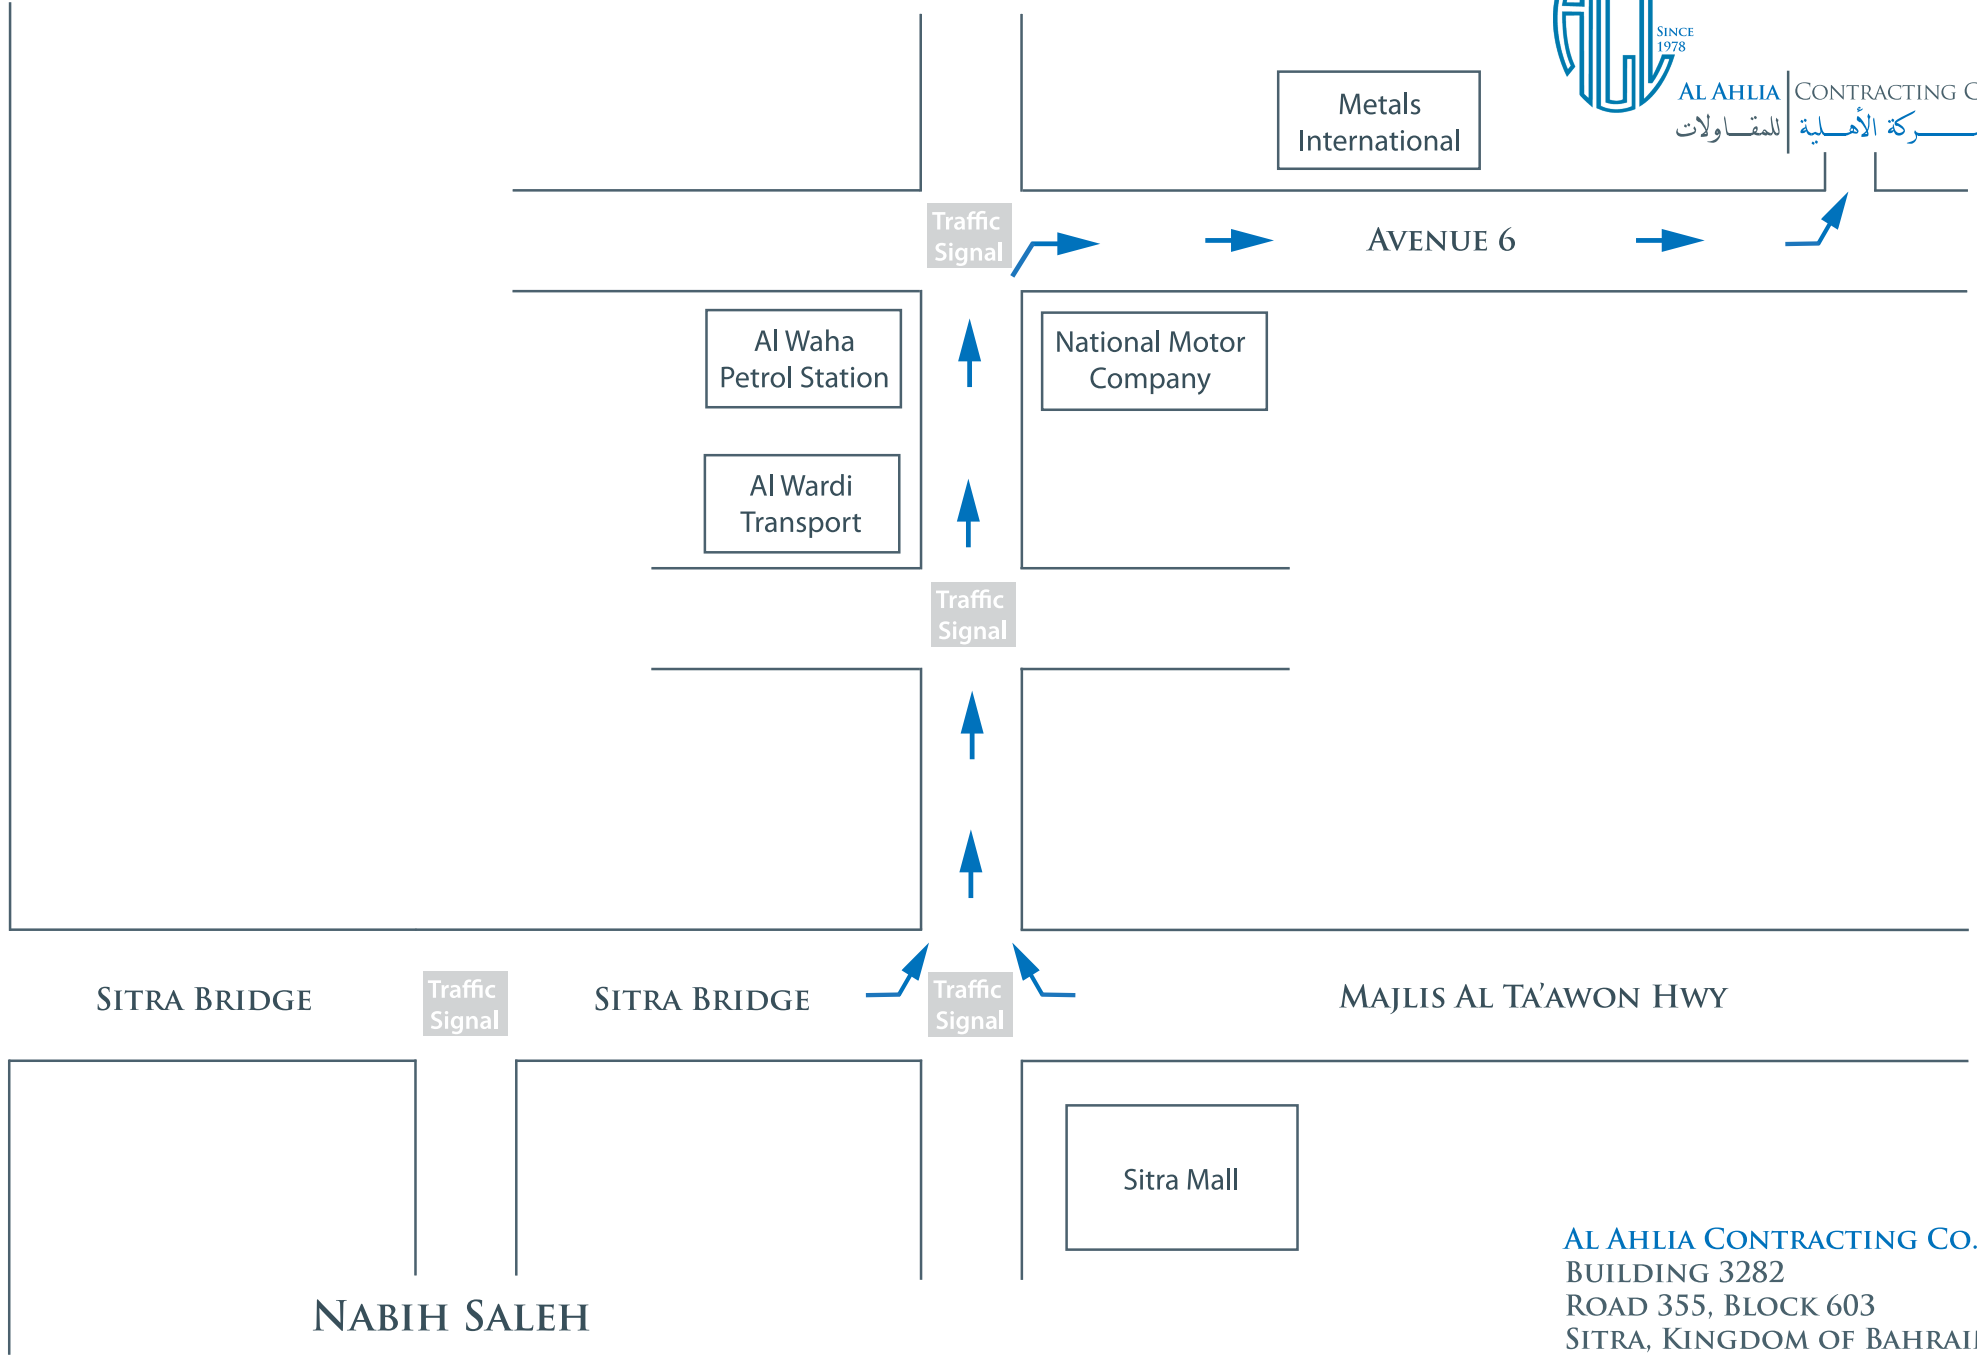

SALAHUDDIN AL AYOUBI AVE

MANAMA

SH. ISA BIN SALMAN HWY

AL AHLIA CONTRACTING CO.
 BUILDING 3282
 ROAD 355, BLOCK 603
 SITRA, KINGDOM OF BAHRAIN